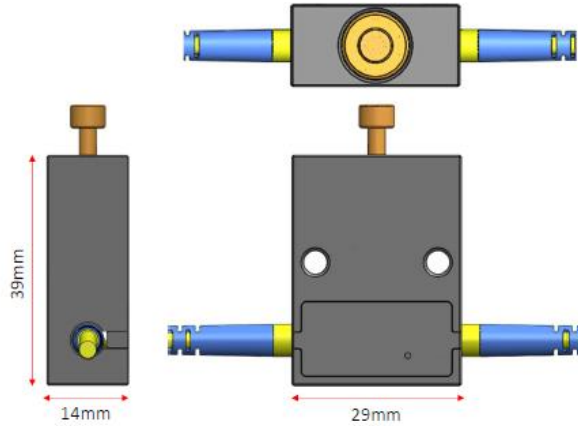

Notes:

[2] Measure with CPR<14 laser source and excluding connectors

[3] Single Mode, For Multimode, return loss relates to laser condition

Features

- Low Insertion Loss
- High Reliability
- Low Cost
- Low power consumption
- Super compact

Applications

- Dynamic gain equalization
- Variable MUX/DeMUX
- Instrumentation

MEMS VOA Fiber-Fiber™

Mechanical Dimensions-Package

*Product dimensions may change without notice. This is sometimes required for non-standard specifications.

Ordering Information

MVOA-	<input type="checkbox"/>	<input type="checkbox"/>	<input type="checkbox"/>	<input type="checkbox"/>	<input type="checkbox"/>	<input type="checkbox"/>	<input type="checkbox"/>
	Configuration	Type	Test Wavelength	Fiber type	Fiber Length	Connector	
	Standard = 11 Special=00	Normally Open=1 Normally Closed=2	488 = 4 532 = 5 630 = 6 780 = 7 850 = 8 980 = 9 1060 = 1 1310 = 3 1550 = C 2000 = 2 Special = 0	Pick from below table	Bare fiber=1 900um tube=3 3mm tube =4 Special=0	0.25m=1 0.5m=2 1.0m=3 Special=0	None=1 FC/PC=2 FC/APC=3 SC/PC=4 SC/APC=5 ST/PC=6 LC=7 Duplex LC=8 MTP = 9 Special=0